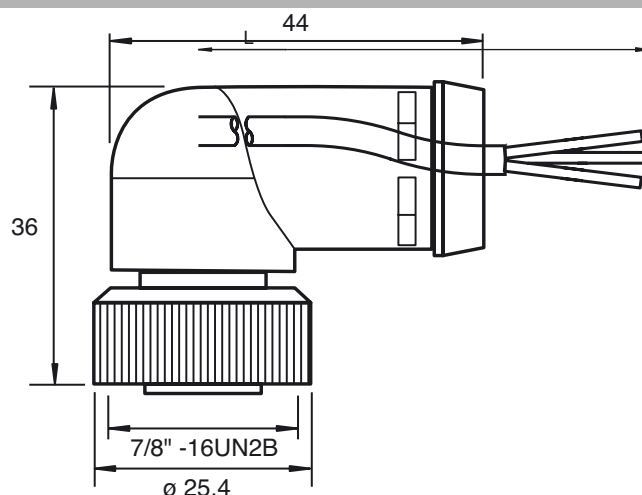

Model Number

V93-W-YE10M-STOOW

Female cordset, 7/8", 3-pin, STOOW cable

Dimensions

Technical data

General specifications

Number of pins	3
Connection 1	socket
Construction type 1	right angle
Threading 1	7/8 inch
Connection 2	cable end

Electrical specifications

Operating voltage	U_B	max. 600 V
Operating current	I_B	13 A
Volume resistance		< 5 m Ω

Ambient conditions

Ambient temperature	-40 ... 105 °C (-40 ... 221 °F)
---------------------	---------------------------------

Mechanical specifications

Degree of protection	IP67
Material	
Contacts	Cu alloy gold plated
Body	PVC, yellow
Cable	PVC
Slotted nut	nickel-plated brass
Core insulation	PVC
Cable	fine-strand, flexible
Sheath diameter	\varnothing 9.9 mm
Bending radius	10 x cable diameter
Color	yellow
Cores	3 x 1.5 mm ² (16 AWG)
Length	L 10 m
Note	STOOW UL Standard