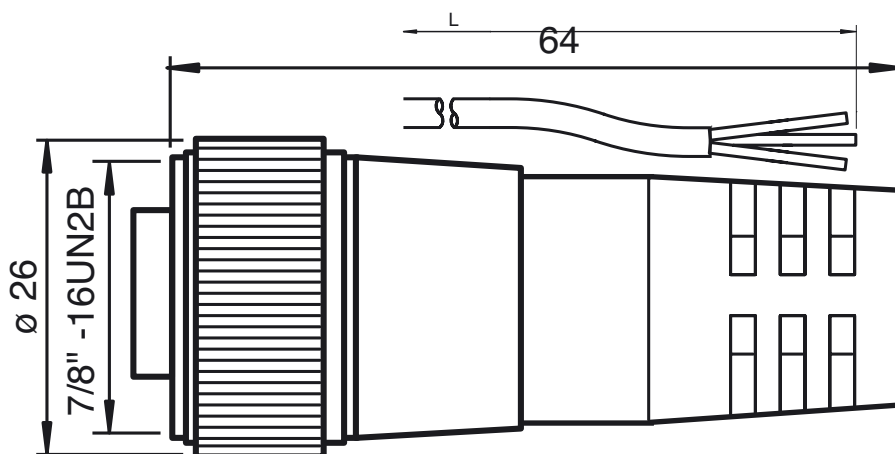

Model Number

V93-G-YE10M-STOOW

Female cordset, 7/8", 3-pin, STOOW cable

Features

- Thread 7/8 inch

Dimensions

Technical data

General specifications

Number of pins	3
Connection 1	socket
Construction type 1	straight
Threading 1	7/8 inch
Connection 2	cable end

Electrical specifications

Operating voltage	U_B	max. 600 V
Operating current	I_B	13 A
Volume resistance		< 5 m Ω

Ambient conditions

Ambient temperature	-40 ... 105 °C (-40 ... 221 °F)
---------------------	---------------------------------

Mechanical specifications

Degree of protection	IP67
Material	
Contacts	Cu alloy gold plated
Body	PVC, yellow
Cable	PVC
Slotted nut	nickel-plated brass
Core insulation	PVC
Cable	fine-strand, flexible
Sheath diameter	Ø 9.9 mm
Bending radius	10 x cable diameter
Color	yellow
Cores	3 x 1.5 mm ² (16 AWG)
Length	L 10 m
Note	STOOW UL Standard