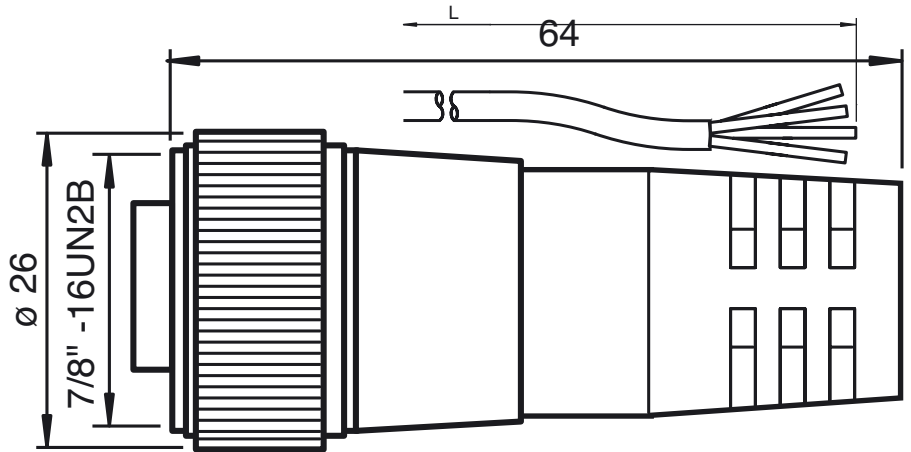

Model Number

V94-G-YE4M-STOOW

Female cordset, 7/8", 4-pin, STOOW cable

Features

- Thread 7/8 inch

Dimensions

Technical data

General specifications

Number of pins	4
Connection 1	socket
Construction type 1	straight
Threading 1	7/8 inch
Connection 2	cable end

Electrical specifications

Operating voltage	U_B	max. 600 V
Operating current	I_B	10 A
Volume resistance		< 5 mΩ

Ambient conditions

Ambient temperature	-40 ... 105 °C (-40 ... 221 °F)
---------------------	---------------------------------

Mechanical specifications

Degree of protection	IP67
Material	
Contacts	Cu alloy gold plated
Body	PVC, yellow
Cable	PVC
Slotted nut	nickel-plated brass
Core insulation	PVC
Cable	fine-strand, flexible
Sheath diameter	Ø 10.7 mm
Bending radius	10 x cable diameter
Color	yellow
Cores	4 x 1.5 mm ² (16 AWG)
Length	L 4 m
Note	STOOW UL Standard