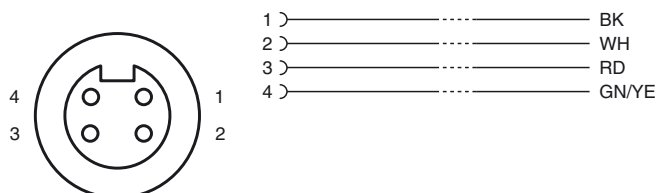

Electrical connection

Release date: 2018-04-09 14:50 Date of issue: 2018-04-09 912588_eng.xml

Refer to "General Notes Relating to Pepperl+Fuchs Product Information".