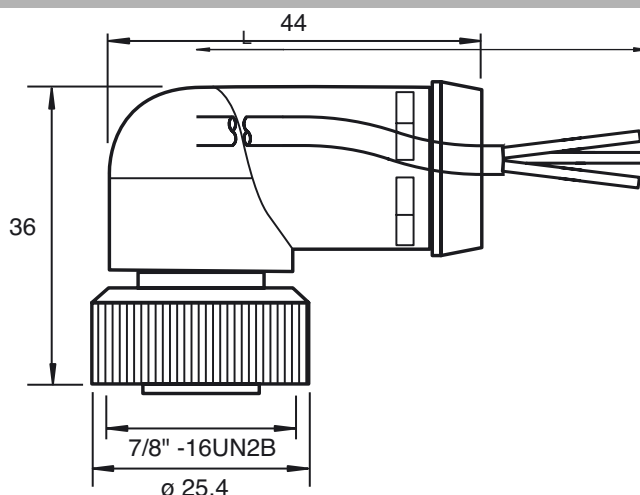

Model Number

V93-W-YE2M-STOOW

Female cordset, 7/8", 3-pin, STOOW cable

Dimensions

Technical data

General specifications

Number of pins	3
Connection 1	socket
Construction type 1	right angle
Threading 1	7/8 inch
Connection 2	cable end

Electrical specifications

Operating voltage	U_B	max. 600 V
Operating current	I_B	13 A
Volume resistance		< 5 m Ω

Ambient conditions

Ambient temperature	-40 ... 105 °C (-40 ... 221 °F)
---------------------	---------------------------------

Mechanical specifications

Degree of protection	IP67
Material	
Contacts	Cu alloy gold plated
Body	PVC, yellow
Cable	PVC
Slotted nut	nickel-plated brass
Core insulation	PVC
Cable	fine-strand, flexible
Sheath diameter	\varnothing 9.9 mm
Bending radius	10 x cable diameter
Color	yellow
Cores	3 x 1.5 mm ² (16 AWG)
Length	L 2 m
Note	STOOW UL Standard