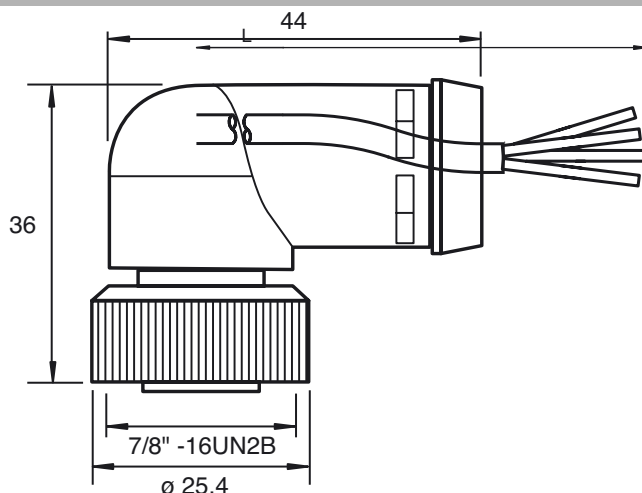

Model Number

V94-W-YE4M-STOOW

Female cordset, 7/8", 4-pin, STOOW cable

Dimensions

Technical data

General specifications

Number of pins	4
Connection 1	socket
Construction type 1	right angle
Threading 1	7/8 inch
Connection 2	cable end

Electrical specifications

Operating voltage	U_B	max. 600 V
Operating current	I_B	10 A
Volume resistance		< 5 m Ω

Ambient conditions

Ambient temperature	-40 ... 105 °C (-40 ... 221 °F)
---------------------	---------------------------------

Mechanical specifications

Degree of protection	IP67
Material	
Contacts	Cu alloy gold plated
Body	PVC, yellow
Cable	PVC
Slotted nut	nickel-plated brass
Core insulation	PVC
Cable	fine-strand, flexible
Sheath diameter	\varnothing 10.7 mm
Bending radius	10 x cable diameter
Color	yellow
Cores	4 x 1.5 mm ² (16 AWG)
Length	L 4 m
Note	STOOW UL Standard