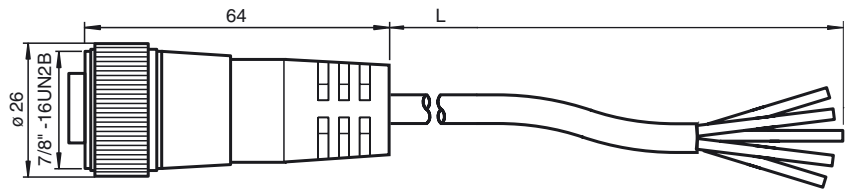

### Model Number

**V95-G-YE10M-STOOW**

Female cordset, 7/8", 5-pin, STOOW cable

### Features

- Thread 7/8 inch

### Dimensions

#### General specifications

Number of pins	5
Connection 1	socket
Construction type 1	straight
Threading 1	7/8 inch
Connection 2	cable end