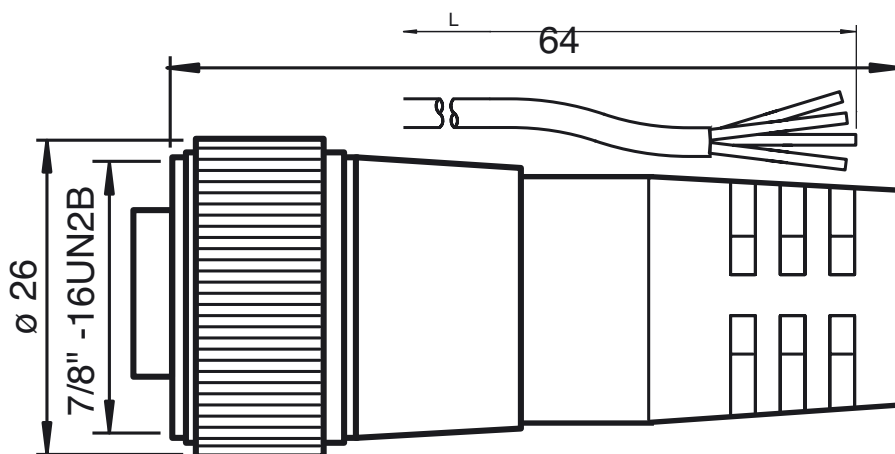

#### V94-G-YE2M-STOOW

Female cordset, 7/8", 4-pin, STOOW cable

### Features

- Thread 7/8 inch

### Dimensions

#### General specifications

Number of pins	4
Connection 1	socket
Construction type 1	straight
Threading 1	7/8 inch
Connection 2	cable end