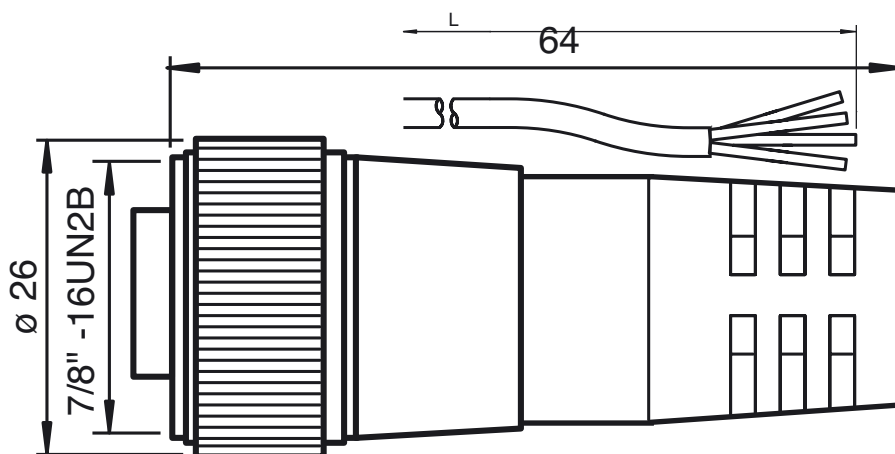

### Model Number

**V94-G-YE10M-STOOW**

Female cordset, 7/8", 4-pin, STOOW cable

### Features

- Thread 7/8 inch

### Dimensions

#### General specifications

Number of pins	4
Connection 1	socket
Construction type 1	straight
Threading 1	7/8 inch
Connection 2	cable end