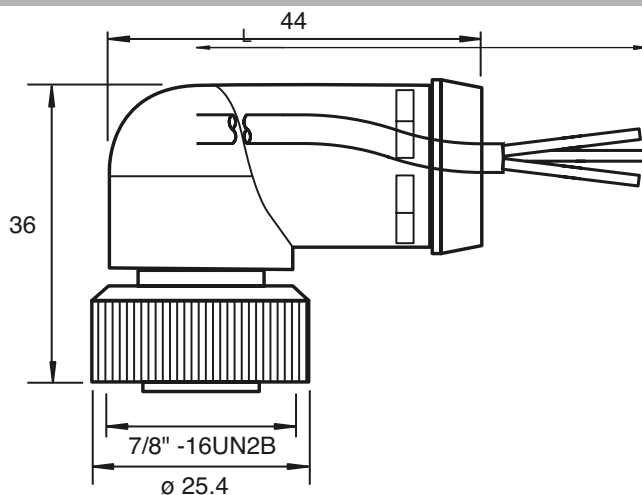

### Model Number

**V93-W-YE4M-STOOW**

Female cordset, 7/8", 3-pin, STOOW cable

### Dimensions

#### General specifications

Number of pins	3
Connection 1	socket
Construction type 1	right angle
Threading 1	7/8 inch
Connection 2	cable end

#### Mechanical specifications

Degree of protection	IP67
Material	
Contacts	Cu alloy gold plated
Body	PVC, yellow
Cable	PVC
Slotted nut	nickel-plated brass
Core insulation	PVC
Cable	fine-strand, flexible
Sheath diameter	Ø 9.9 mm
Bending radius	10 x cable diameter
Color	yellow
Cores	3 x 1.5 mm <sup>2</sup> (16 AWG)
Length	L 4 m
Note	STOOW UL Standard