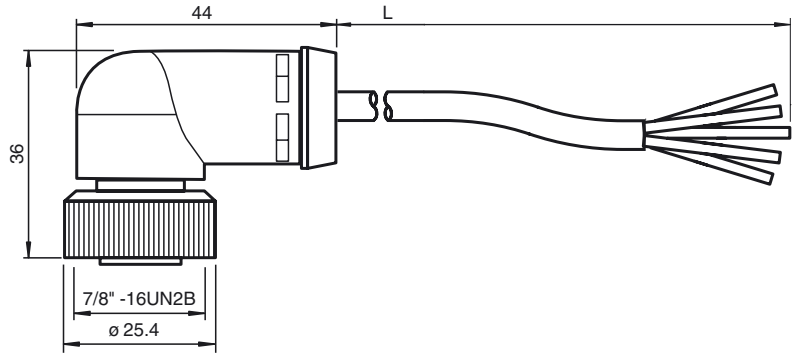

**Model Number**

**V95-W-YE4M-STOOW**

Female cordset, 7/8", 5-pin, STOOW cable

**Features**

- Thread 7/8 inch

**Dimensions**

**Technical data**

**General specifications**

Number of pins	5
Connection 1	socket
Construction type 1	right angle
Threading 1	7/8 inch
Connection 2	cable end

**Electrical specifications**

Operating voltage	$U_B$	max. 600 V
Operating current	$I_B$	8 A
Volume resistance		< 5 mΩ

**Ambient conditions**

Ambient temperature	-40 ... 105 °C (-40 ... 221 °F)
---------------------	---------------------------------

**Mechanical specifications**

Degree of protection	IP67	
Material		
Contacts	Cu alloy gold plated	
Body	PVC, yellow	
Cable	PVC	
Slotted nut	nickel-plated brass	
Core insulation	PVC	
Cable	fine-strand, flexible	
Sheath diameter	Ø 12.9 mm	
Bending radius	10 x cable diameter	
Color	yellow	
Cores	5 x 1.5 mm <sup>2</sup> (16 AWG)	
Length	L	4 m
Note	STOOW UL Standard	