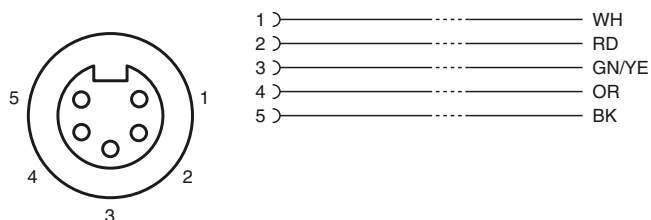

Electrical connection

Release date: 2018-04-10 11:03 Date of issue: 2018-04-10 912595_eng.xml

Refer to "General Notes Relating to Pepperl+Fuchs Product Information".