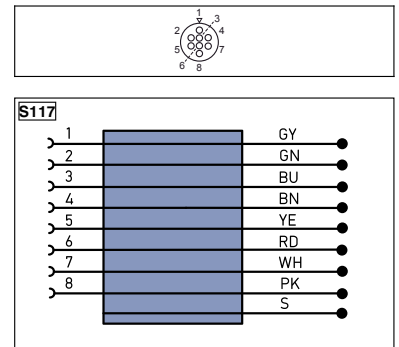

ZDML001

Part Number

Technical Data

Mechanical Data	
Connection 1	Socket, straight
Connection mode 1	Hirose HR25, 8-pin
Connection 2	stripped
Cable Length	5 m
Cable Diameter	4,9 mm
Wire cross-section	0,1 mm ²
Jacket color	black
Cable Jacket Material	PVC
Screened	yes
Packaging unit	1 Piece
Connection Diagram No.	S117
Connection Equipment No.	85

- Screened

Legend			
+	Supply Voltage +	PT	Platinum measuring resistor
-	Supply Voltage 0 V	nc	not connected
~	Supply Voltage (AC Voltage)	U	Test Input
A	Switching Output (NO)	Ü	Test Input inverted
Ä	Switching Output (NC)	W	Trigger Input
V	Contamination/Error Output (NO)	W-	Ground for the Trigger Input
∇	Contamination/Error Output (NC)	O	Analog Output
E	Input (analog or digital)	O-	Ground for the Analog Output
T	Teach Input	BZ	Block Discharge
Z	Time Delay (activation)	Awv	Valve Output
S	Shielding	a	Valve Control Output +
RxD	Interface Receive Path	b	Valve Control Output 0 V
TxD	Interface Send Path	SY	Synchronization
RDY	Ready	SY-	Ground for the Synchronization
GND	Ground	E+	Receiver-Line
CL	Clock	S+	Emitter-Line
E/A	Output/Input programmable	±	Grounding
IO-Link	IO-Link	SrR	Switching Distance Reduction
PoE	Power over Ethernet	Rx+/-	Ethernet Receive Path
IN	Safety Input	Tx+/-	Ethernet Send Path
OSSD	Safety Output	Bvb	Interfaces-Bus A(+)/B(-)
Signal	Signal Output	La	Emitted Light disengageable
BI-D+/-	Ethernet Gigabit bidirect. data line (A-D)	Mag	Magnet activation
EN0puls2	Encoder 0-pulse 0-0 (TTL)	RES	Input confirmation
		EDM	Contactor Monitoring
		ENAs22	Encoder A/A (TTL)
		ENB22	Encoder B/B (TTL)
		ENA	Encoder A
		ENB	Encoder B
		AMIN	Digital output MIN
		AMAX	Digital output MAX
		ACK	Digital output OK
		SY in	Synchronization In
		SY OUT	Synchronization OUT
		Out	Brightness output
		M	Maintenance
		rsv	reserved
			Wire Colors according to IEC 60757
		BK	Black
		BN	Brown
		RD	Red
		OG	Orange
		YE	Yellow
		GN	Green
		BU	Blue
		VT	Violet
		GY	Grey
		WH	White
		PK	Pink
		GNYE	Green/Yellow