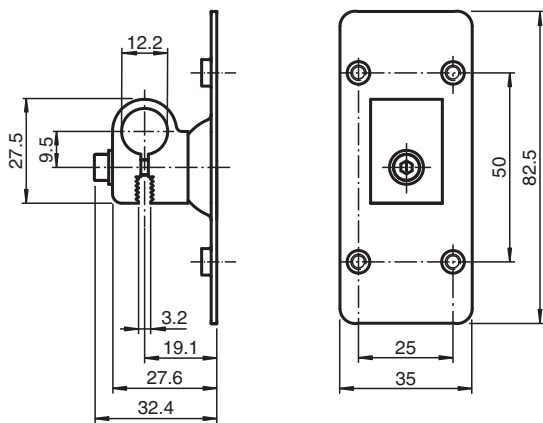

Mounting aid OMH-R202-01

- Mounting bracket
- Simple and fast mounting

Mounting aid for round steel \varnothing 12 mm or sheet 1.5 mm ... 3 mm

Dimensions

Technical Data

Mechanical specifications

Material Metal sheet (steel), zinc-plated