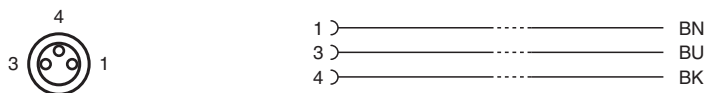

Technical Data

Tightening torque		0.4 Nm
Loosening protection		available
Tool installation		straight knurling and hexagon nut SW = 9 mm
Mating cycles		min. 100
Degree of protection		IP68
Cable		according to IEC/EN 60228 (DIN VDE 0295) class 5
Sheath diameter		4.3 mm
Bending radius		> 15 x cable diameter, moving > 10 x cable diameter, fixed
Sheath stripping force		max. 80 N / 300 mm
Sheath color		grey (similar to RAL 7001)
Number of cores		3
Core cross section		0.25 mm²
Cores color		Core 1: brown Core 3: blue Core 4: black
Core construction		14 x 0.15 mm Ø
Length	L	8.5 m
Cable code		Li YY 3 x 0,25
Material		
Plug connector		
Screw connection		Zinc diecast, nickel-plated
Body		TPU, black
Seal		FKM
Contact surface		gold plated (Au)
Flammability		V-2
Cable		
Sheathing		PVC
Core insulation		PVC
Flammability		flame-resistant

Connection

Accessories

	MH V3-SCREWDRIVER	Torque screwdriver (0.4 Nm)
	MH V3-BIT M8	plug-in cap for M8
	V1/V3-LABELHOLDER	Label holder
	V1/V3-LABEL	Label plate