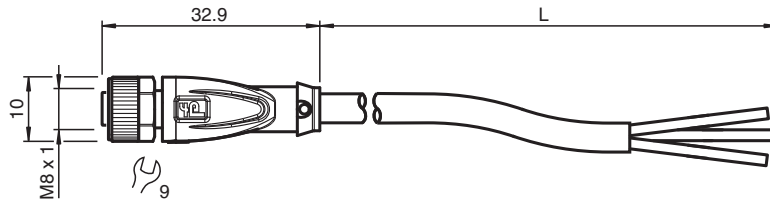

Female cordset

V3-GM-8,5M-PVC

- Degree of protection IP68
- Specific design protects against loosening and inaccurate installation

Female cordset single-ended M8 straight A-coded, 3-pin, PVC cable grey

Dimensions

Technical Data

General specifications

Connector 1	
Connection	socket
Construction type	M8
Style	straight
Locking	screw connection
Number of pins	3
Coding	A-coded
Connector 2	
Connection	cable end

Electrical specifications

Operating voltage	U_B	max. 48 V AC / 60 V DC
Operating current	I_B	max. 3 A

Conformity

Degree of protection	EN 60529
Plug connection	connector M8 x 1 : IEC 61076-2-104

Ambient conditions

Ambient temperature	
Plug connector	-40 ... 90 °C (-40 ... 194 °F)
Cable, fixed	-40 ... 70 °C (-40 ... 158 °F)
Cable, flexing	-5 ... 70 °C (23 ... 158 °F)
Pollution degree	3

Technical Data

Tightening torque		0.4 Nm
Loosening protection		available
Tool installation		straight knurling and hexagon nut SW = 9 mm
Mating cycles		min. 100
Degree of protection		IP68
Cable		according to IEC/EN 60228 (DIN VDE 0295) class 5
Sheath diameter		4.3 mm
Bending radius		> 15 x cable diameter, moving > 10 x cable diameter, fixed
Sheath stripping force		max. 80 N / 300 mm
Sheath color		grey (similar to RAL 7001)
Number of cores		3
Core cross section		0.25 mm ²
Cores color		Core 1: brown Core 3: blue Core 4: black
Core construction		14 x 0.15 mm Ø
Length	L	8.5 m
Cable code		Li YY 3 x 0,25
Material		
Plug connector		
Screw connection		Zinc diecast, nickel-plated
Body		TPU, black
Seal		FKM
Contact surface		gold plated (Au)
Flammability		V-2
Cable		
Sheathing		PVC
Core insulation		PVC
Flammability		flame-resistant