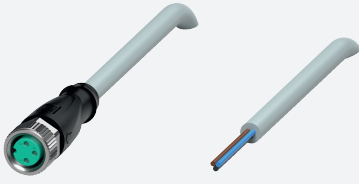

Female cordset

V3-GM-8,5M-PVC

- Degree of protection IP68
- Specific design protects against loosening and inaccurate installation

Female cordset single-ended M8 straight A-coded, 3-pin, PVC cable grey

Dimensions

Technical Data

General specifications

Connector 1	
Connection	socket
Construction type	M8
Style	straight
Locking	screw connection
Number of pins	3
Coding	A-coded
Connector 2	
Connection	cable end

Electrical specifications

Operating voltage	U_B	max. 48 V AC / 60 V DC
Operating current	I_B	max. 3 A

Conformity

Degree of protection	EN 60529
Plug connection	connector M8 x 1 : IEC 61076-2-104

Ambient conditions

Ambient temperature	
Plug connector	-40 ... 90 °C (-40 ... 194 °F)
Cable, fixed	-40 ... 70 °C (-40 ... 158 °F)
Cable, flexing	-5 ... 70 °C (23 ... 158 °F)
Pollution degree	3

Technical Data

Tightening torque		0.4 Nm
Loosening protection		available
Tool installation		straight knurling and hexagon nut SW = 9 mm
Mating cycles		min. 100
Degree of protection		IP68
Cable		according to IEC/EN 60228 (DIN VDE 0295) class 5
Sheath diameter		4.3 mm
Bending radius		> 15 x cable diameter, moving > 10 x cable diameter, fixed
Sheath stripping force		max. 80 N / 300 mm
Sheath color		grey (similar to RAL 7001)
Number of cores		3
Core cross section		0.25 mm ²
Cores color		Core 1: brown Core 3: blue Core 4: black
Core construction		14 x 0.15 mm Ø
Length	L	8.5 m
Cable code		Li YY 3 x 0,25
Material		
Plug connector		
Screw connection		Zinc diecast, nickel-plated
Body		TPU, black
Seal		FKM
Contact surface		gold plated (Au)
Flammability		V-2
Cable		
Sheathing		PVC
Core insulation		PVC
Flammability		flame-resistant