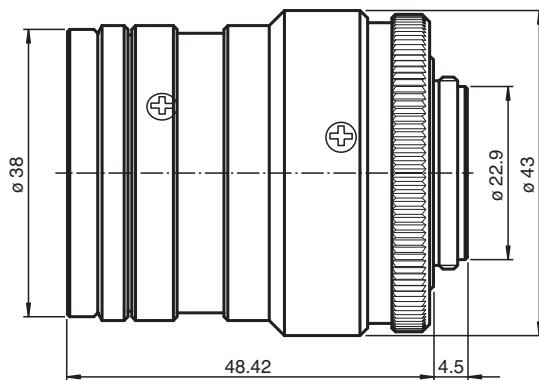

## Accessory camera lens VOS-LE-C-25MM-HC

- Exchangeable lens (C-Mount)
- Focal length 25 mm
- F 1.4-16
- Format 1"
- MOD 0.3 m
- C-mount

Fixed focal length lens, high-resolution, compact Megapixel lens, with locking screws for C-mount cameras

### Dimensions

#### General specifications

Optical resolution	7 MP
Focal length	25 mm
Focal range	≥ 25 mm ... < 50 mm
Format	1"
Aperture	F1,4-16
Aperture contro	manually
Horizontal angle of view	29.3 °
Vertical angle of view	22 °
Diagonal angle of view	36.6 °
At image format	12.8 x 9.6 mm
MOD (Minimum object distance)	300 mm

Housing length	48.42 mm
Housing diameter	Ø 43 mm
Mass	135 g
Objective connection	C-mount
Filter thread	M 35.5 × 0.5