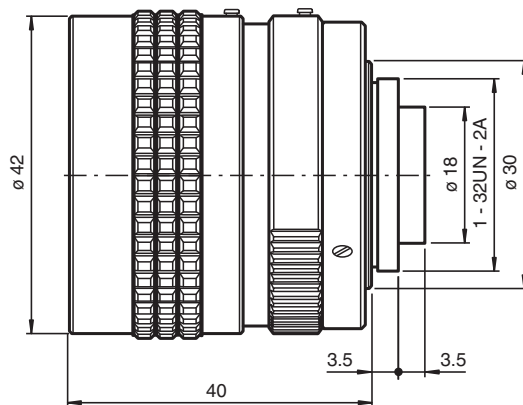

Accessory camera lens VOS-LE-C-8MM

- Exchangeable lens (C-Mount)
- Focal length 8.5 mm
- F 1.5-C
- Format 2/3"
- MOD 0.2 m

Fixed focal length lens with locking screws for C-mount cameras

Dimensions

Technical Data

General specifications

Optical resolution	0,3 MP
Focal length	8.5 mm
Focal range	< 12 mm
Format	2/3"
Aperture	F1.5-C
Aperture contro	manually
Horizontal angle of view	56.5 °
Vertical angle of view	43.3 °
Diagonal angle of view	67.9 °
At image format	8.8 x 6.6 mm
MOD (Minimum object distance)	200 mm

Ambient conditions

Operating temperature	-20 ... 50 °C (-4 ... 122 °F)
-----------------------	-------------------------------

Mechanical specifications

Housing length	40 mm
Housing diameter	Ø 42 mm

Release date: 2020-11-25 Date of issue: 2020-11-25 Filename: 70114986_eng.pdf

Singapore: +65 6779 9091
fa-info@sg.pepperl-fuchs.com

PF PEPPERL+FUCHS

Technical Data

Mass	120 g
Objective connection	C-mount
Filter thread	M 40,5 × 0,5

Release date: 2020-11-25 Date of issue: 2020-11-25 Filename: 70114986_eng.pdf