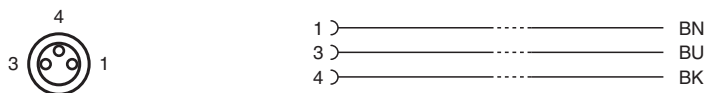

Technical Data

Tightening torque		0.4 Nm
Loosening protection		available
Tool installation		straight knurling and hexagon nut SW = 9 mm
Mating cycles		min. 100
Degree of protection		IP68
Cable		according to IEC/EN 60228 (DIN VDE 0295) class 5
Sheath diameter		4.3 mm
Bending radius		> 15 x cable diameter, moving > 10 x cable diameter, fixed
Sheath stripping force		max. 80 N / 300 mm
Sheath color		grey (similar to RAL 7001)
Number of cores		3
Core cross section		0.25 mm²
Cores color		Core 1: brown Core 3: blue Core 4: black
Core construction		14 x 0.15 mm Ø
Length	L	15 m
Cable code		Li YY 3 x 0,25
Material		
Plug connector		
Screw connection		Zinc diecast, nickel-plated
Body		TPU, black
Seal		FKM
Contact surface		gold plated (Au)
Flammability		V-2
Cable		
Sheathing		PVC
Core insulation		PVC
Flammability		flame-resistant

Connection

Accessories

	MH V3-SCREWDRIVER	Torque screwdriver (0.4 Nm)
	MH V3-BIT M8	plug-in cap for M8
	V1/V3-LABELHOLDER	Label holder
	V1/V3-LABEL	Label plate