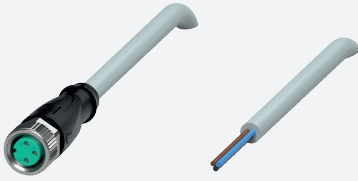

Female cordset

V3-GM-15M-PVC

- Degree of protection IP68
- Specific design protects against loosening and inaccurate installation

Female cordset single-ended M8 straight A-coded, 3-pin, PVC cable grey

Dimensions

Technical Data

General specifications

Connector 1		
Connection		socket
Construction type		M8
Style		straight
Locking		screw connection
Number of pins		3
Coding		A-coded
Connector 2		
Connection		cable end

Electrical specifications

Operating voltage	U_B	max. 48 V AC / 60 V DC
Operating current	I_B	max. 3 A

Conformity

Degree of protection		EN 60529
Plug connection		connector M8 x 1 : IEC 61076-2-104

Ambient conditions

USA: +1 330 486 0001
fa-info@us.pepperl-fuchs.com

Germany: +49 621 776 1111
fa-info@de.pepperl-fuchs.com

Singapore: +65 6779 9091
fa-info@sg.pepperl-fuchs.com

PEPPERL+FUCHS

Technical Data

Tightening torque		0.4 Nm
Loosening protection		available
Tool installation		straight knurling and hexagon nut SW = 9 mm
Mating cycles		min. 100
Degree of protection		IP68
Cable		according to IEC/EN 60228 (DIN VDE 0295) class 5
Sheath diameter		4.3 mm
Bending radius		> 15 x cable diameter, moving > 10 x cable diameter, fixed
Sheath stripping force		max. 80 N / 300 mm
Sheath color		grey (similar to RAL 7001)
Number of cores		3
Core cross section		0.25 mm ²
Cores color		Core 1: brown Core 3: blue Core 4: black
Core construction		14 x 0.15 mm Ø
Length	L	15 m
Cable code		Li YY 3 x 0,25
Material		
Plug connector		
Screw connection		Zinc diecast, nickel-plated
Body		TPU, black
Seal		FKM
Contact surface		gold plated (Au)
Flammability		V-2
Cable		
Sheathing		PVC
Core insulation		PVC
Flammability		flame-resistant