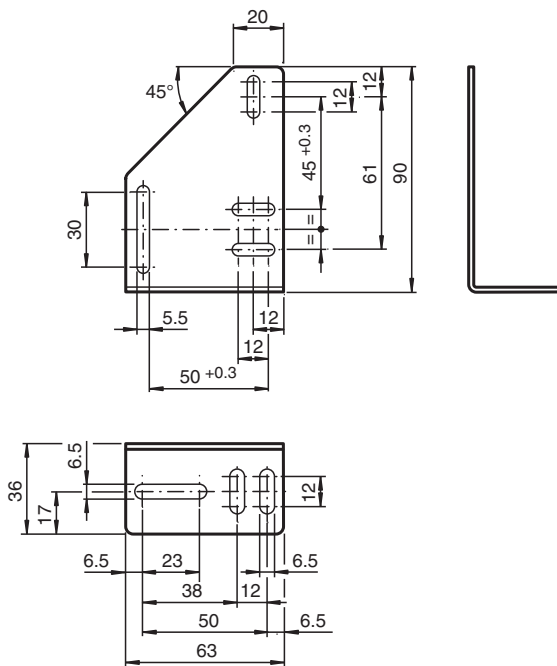

Mounting aid

OMH-RL36

- Mounting bracket
- Simple and fast mounting

Mounting bracket

Dimensions

Technical Data

Mechanical specifications

Material	Metal sheet (steel), zinc-plated
Mass	approx. 95 g
Mounting	Mounting accessories included