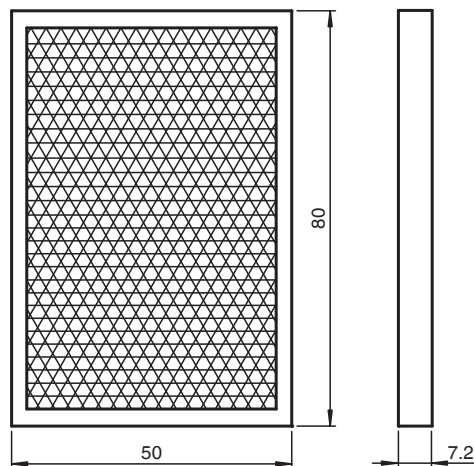

## REF-A80

- Self-adhesive for simple installation
- Rectangular design

Reflector, rectangular 80 mm x 50 mm, self-adhesive

### Dimensions

#### Mechanical specifications

Material PMMA/ABS

Dimensions 80 mm x 50 mm x 7.2 mm

Mounting self-adhesive