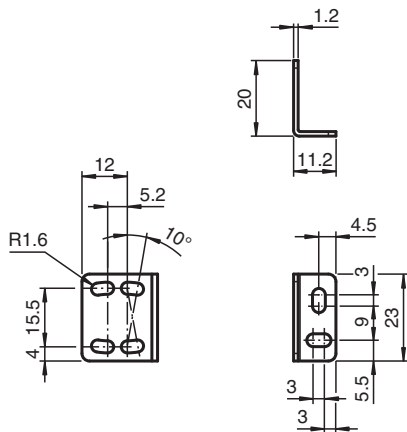

## MH-R3-03

- Mounting bracket
- For rear mounting
- Simple and fast mounting

Mounting aid for sensors from the R3 series, mounting bracket

### Dimensions

### Technical Data

Mechanical specifications	
Material	Stainless steel
Mass	approx. 15 g
Mounting	Fixing screws , 2 x M3 allen head screws included with delivery
General information	
Scope of delivery	Mounting bracket , Fixing screws , SW2.5 Allen wrench
Suitable series	
Series	OB*-R3