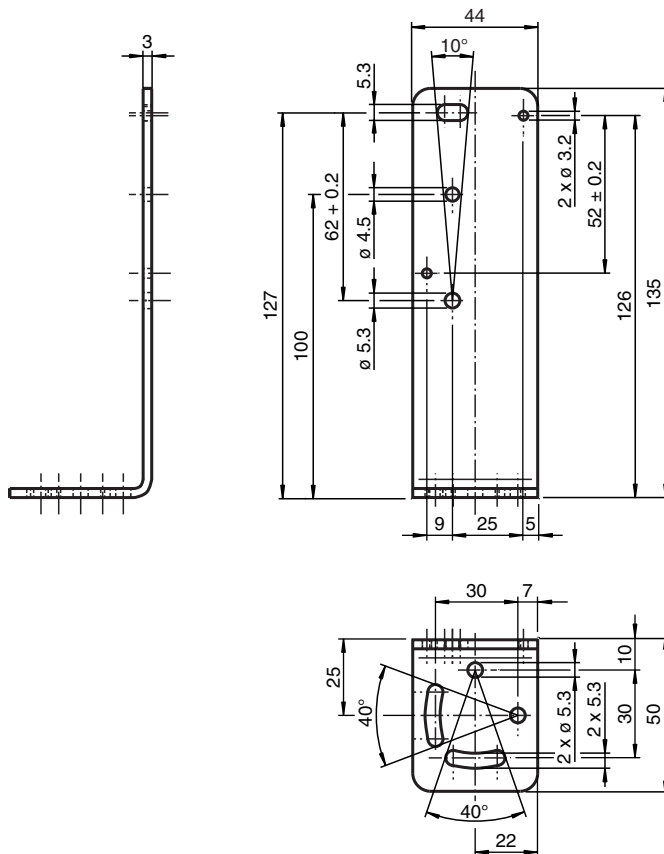

Mounting aid OMH-R1000-01

- Mounting bracket
- Simple and fast mounting
- Supplied with mounting material

Mounting bracket

Dimensions

Technical Data

Mechanical specifications

Material	Steel black powder-coated
Mass	approx. 180 g