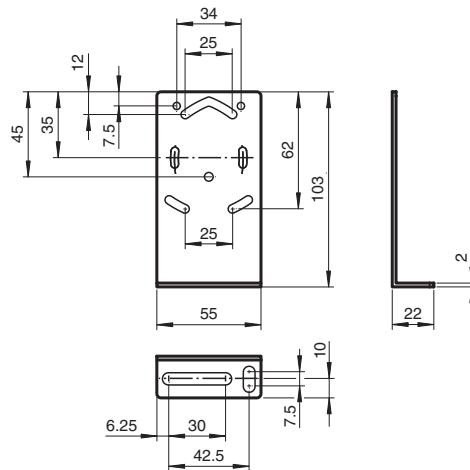

# Mounting aid OMH-RL31-01

- Mounting bracket
- Simple and fast mounting

Mounting bracket

## Dimensions

### Mechanical specifications

Material: Metal sheet (steel), zinc-plated