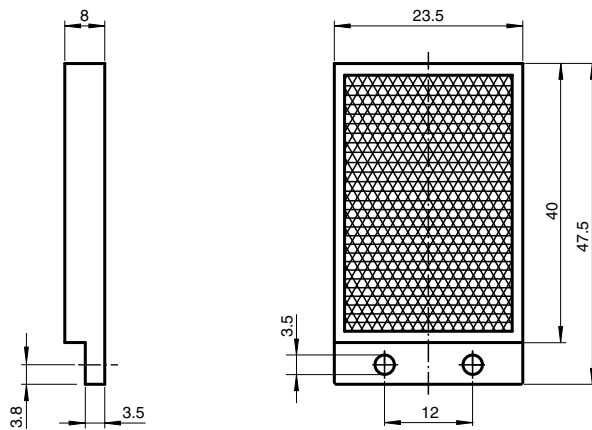

# Reflector REF-H40

- Mounting holes for simple installation

Reflector, rectangular 47.5 mm x 23.5 mm, mounting holes, fixing strap

## Dimensions

### General specifications

Construction type rectangular

### Mechanical specifications

Material PMMA/ABS

Dimensions 47.5 mm x 23.5 mm x 8 mm

Mounting mounting holes