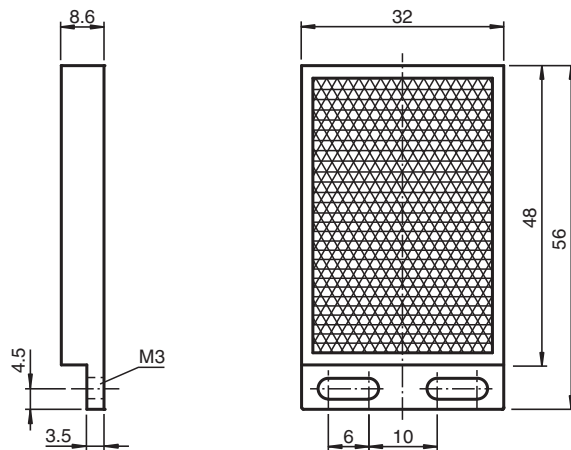

Reflector REF-H48

- Mounting holes for simple installation

Reflector, rectangular 32 mm x 56 mm, mounting holes, fixing strap

Dimensions

Technical Data

General specifications	
Construction type	rectangular
Ambient conditions	
Ambient temperature	-30 ... 60 °C (-22 ... 140 °F)
Mechanical specifications	
Material	PMMA/ABS
Dimensions	32 mm x 56 mm x 8.6 mm
Mounting	mounting holes