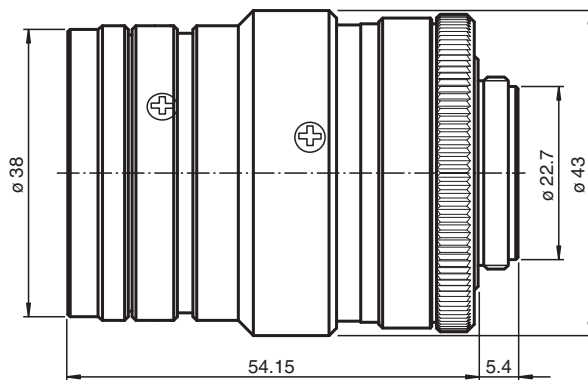

Accessory camera lens VOS-LE-C-16MM-HC

- Exchangeable lens (C-Mount)
- Focal length 16 mm
- F 1.4-16
- Format 1"
- MOD 0.3 m
- C-mount

Fixed focal length lens, high-resolution, compact Megapixel lens, with locking screws for C-mount cameras

Dimensions

Technical Data

General specifications

Optical resolution	7 MP
Focal length	16 mm
Focal range	≥ 12 mm ... < 25 mm
Format	1"
Aperture	F1,4-16
Aperture contro	manually
Horizontal angle of view	44.3 °
Vertical angle of view	33.6 °
Diagonal angle of view	54.4 °
At image format	12.8 x 9.6 mm
MOD (Minimum object distance)	300 mm

Singapore: +65 6779 9091
fa-info@sg.pepperl-fuchs.com

PF PEPPERL+FUCHS

Technical Data

Housing length	54.15 mm
Housing diameter	Ø 43 mm
Mass	150 g
Objective connection	C-mount
Filter thread	M 35.5 × 0.5