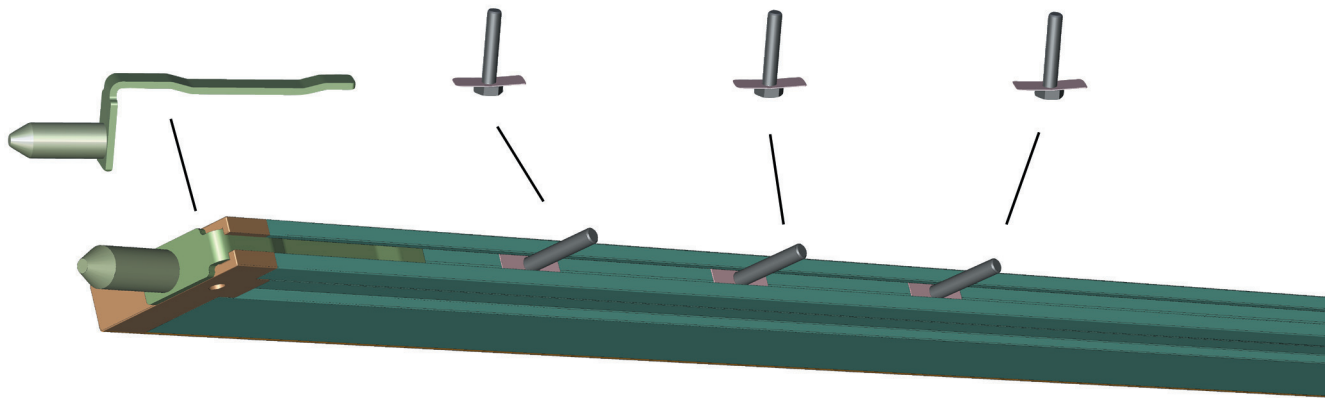

Mounting

Release date: 2020-07-24 Date of issue: 2020-07-24 Filename: 188003_eng.pdf

Refer to "General Notes Relating to Pepperl+Fuchs Product Information".

Pepperl+Fuchs Group
www.pepperl-fuchs.com

USA: +1 330 486 0001
fa-info@us.pepperl-fuchs.com

Germany: +49 621 776 1111
fa-info@de.pepperl-fuchs.com

Singapore: +65 6779 9091
fa-info@sg.pepperl-fuchs.com