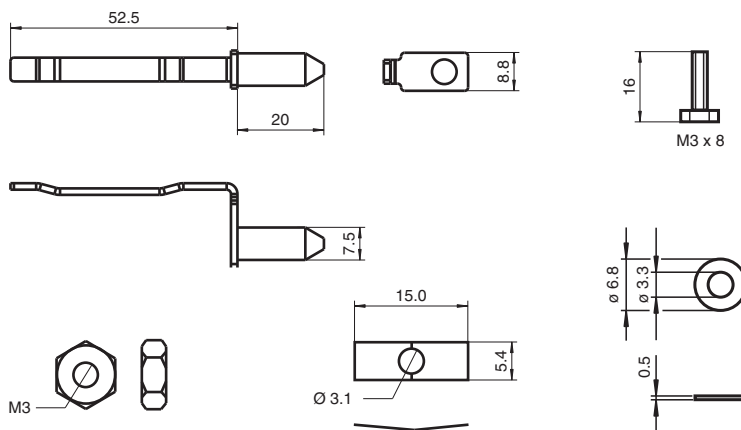

Mounting aid DGE

Mounting Set AL2109 back board

- Mounting set for backboard mounting of the elevator light curtains AL2109
- Variety of possible uses in the areas of doors and elevators
- Simple and fast mounting

Mounting aid

Dimensions

Technical Data

Mechanical specifications

Mass approx. 30 g

Suitable series

Series TTA AL21

Release date: 2020-07-24 Date of issue: 2020-07-24 Filename: 188003_eng.pdf