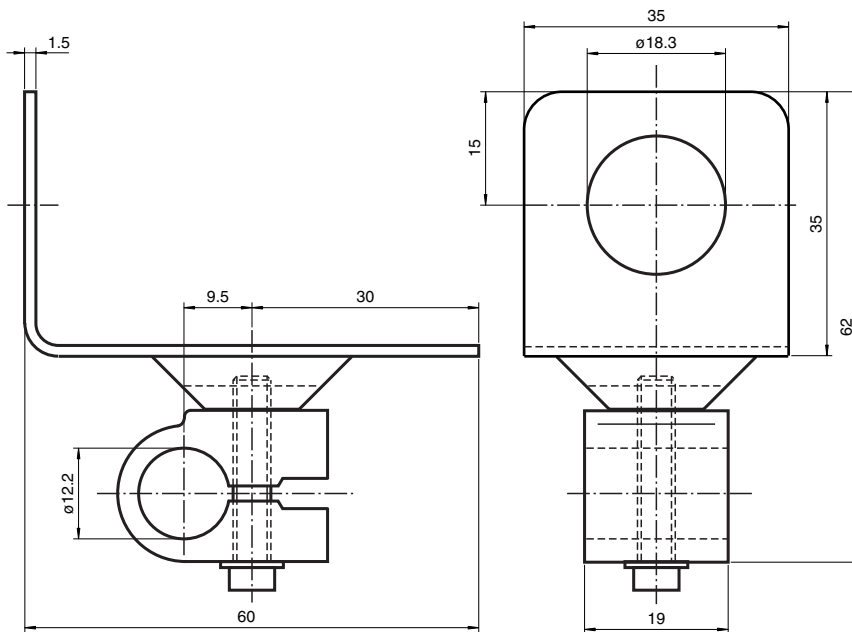

Mounting aid

OMH-04

- Bracket for round steel or sheet

Mounting aid for round steel \varnothing 12 mm or sheet 1.5 mm ... 3 mm

Dimensions

Release date: 2020-12-23 Date of issue: 2021-02-05 Filename: 098743_eng.pdf

Technical Data

Mechanical specifications

Material	Metal sheet (steel), nickel-plated aluminum
Mass	approx. 60 g

Refer to "General Notes Relating to Pepperl+Fuchs Product Information".

Pepperl+Fuchs Group
www.pepperl-fuchs.com

Series	VL18 18GM60 CP18
--------	------------------------