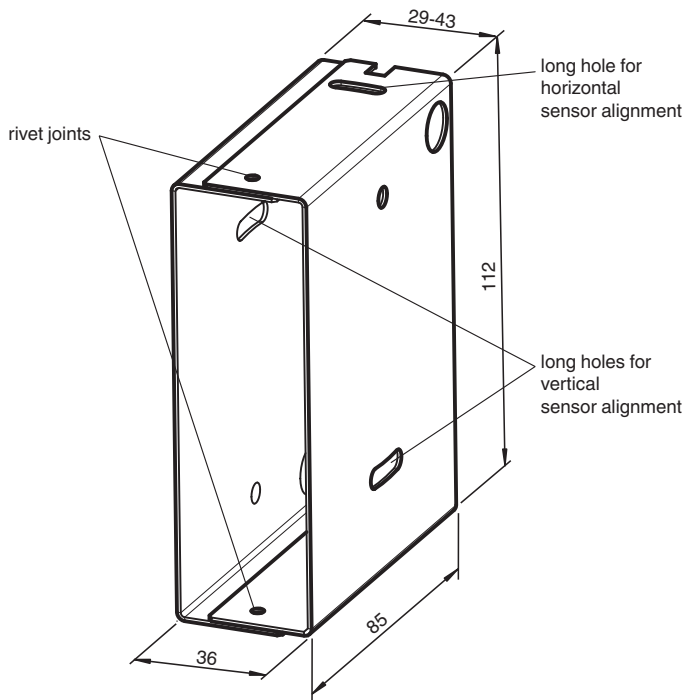

Mounting aid OMH-RLK29

- Mounting bracket
- Simple and fast mounting

Mounting bracket

Dimensions

Technical Data

Mechanical specifications

Material	Stainless steel
Mass	approx. 85 g
Suitable series	
Series	RLK28 RLK29