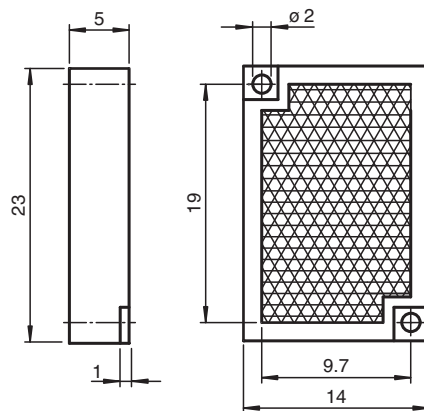

Reflector with mounting holes

REF-H23

- Mounting holes for simple installation

Reflector with mounting holes

Dimensions

Technical Data

General specifications	
Construction type	rectangular
Ambient conditions	
Ambient temperature	-20 ... 60 °C (-4 ... 140 °F)
Mechanical specifications	
Material	PMMA/ABS
Dimensions	23 mm x 14 mm x 5 mm
Mounting	mounting holes