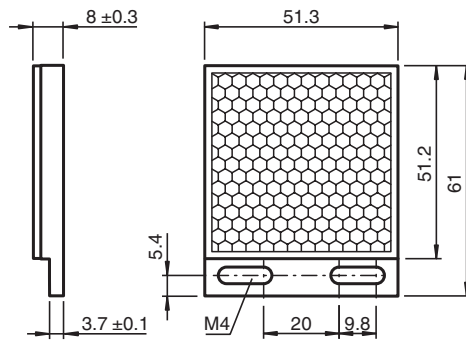

## Reflector REF-H50

- Mounting holes for simple installation

Reflector, rectangular 51 mm x 61 mm, mounting holes, fixing strap

### Dimensions

### Technical Data

|                                  |                                |
|----------------------------------|--------------------------------|
| <b>General specifications</b>    |                                |
| Construction type                | rectangular                    |
| <b>Ambient conditions</b>        |                                |
| Ambient temperature              | -30 ... 60 °C (-22 ... 140 °F) |
| <b>Mechanical specifications</b> |                                |
| Material                         | PMMA/ABS                       |
| Dimensions                       | 51 mm x 61 mm x 8 mm           |
| Mounting                         | mounting holes                 |