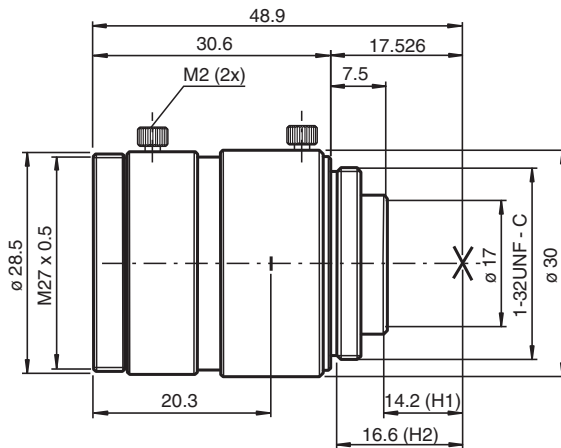

Accessory camera lens VOS-LE-C-16MM-JC

- Exchangeable lens (C-Mount)
- Focal length 16 mm
- F 1.4-16
- Format 2/3"
- MOD 0.2 m
- C-mount

Fixed focal length lens, high-resolution, compact Megapixel lens, with locking screws for C-mount cameras

Dimensions

Technical Data

General specifications

Focal length	16 mm
Format	2/3"
Aperture	F1,4-16
Aperture contro	manually
Horizontal angle of view	30.5 °
Vertical angle of view	22.8 °
Diagonal angle of view	38.3 °
At image format	6.6 x 8.8 mm
MOD (Minimum object distance)	200 mm

Ambient conditions

Operating temperature	-10 ... 50 °C (14 ... 122 °F)
Storage temperature	-20 ... 60 °C (-4 ... 140 °F)

Mechanical specifications

Housing length	28 mm
Housing diameter	Ø 30 mm

Release date: 2021-08-27 Date of issue: 2021-08-27 Filename: 70142264_eng.pdf

Singapore: +65 6779 9091
fa-info@sg.pepperl-fuchs.com

PF PEPPERL+FUCHS

Technical Data

Mass	55 g
Objective connection	C-mount
Filter thread	M 27 × 0.5