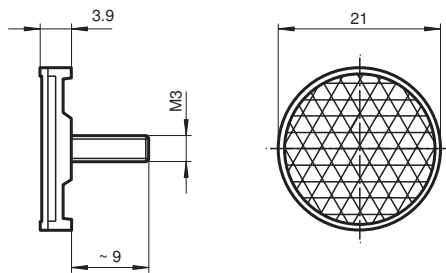

## REF-MS21

- Screw mounting for simple installation
- Micro-structure

Reflector with Micro-structure, round  $\varnothing$  21 mm, screw fixing M3

### Dimensions

### Technical Data

<b>General specifications</b>	
Construction type	circular
<b>Ambient conditions</b>	
Ambient temperature	-20 ... 85 °C (-4 ... 185 °F)
<b>Mechanical specifications</b>	
Material	PMMA/ABS
Dimensions	Diameter: 21 mm
Mounting	screw fixing