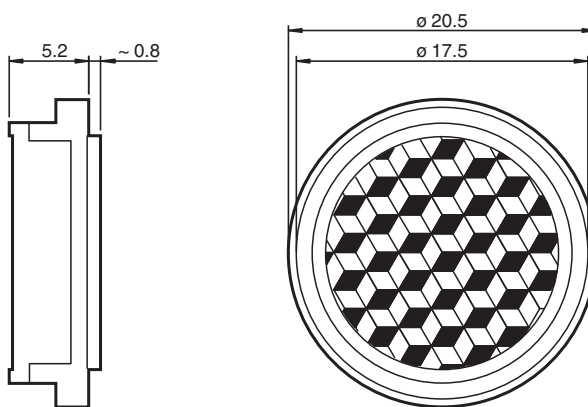

Reflector REF-A17

- Self-adhesive for simple installation

Reflector, round \varnothing 20.5 mm, self-adhesive

Dimensions

Technical Data

General specifications

Construction type circular

Ambient conditions

Ambient temperature -30 ... 85 °C (-22 ... 185 °F)

Mechanical specifications

Material PMMA/ABS

Mounting self-adhesive

Release date: 2023-12-19 Date of issue: 2023-12-19 Filename: 128601_eng.pdf

Refer to "General Notes Relating to Pepperl+Fuchs Product Information".