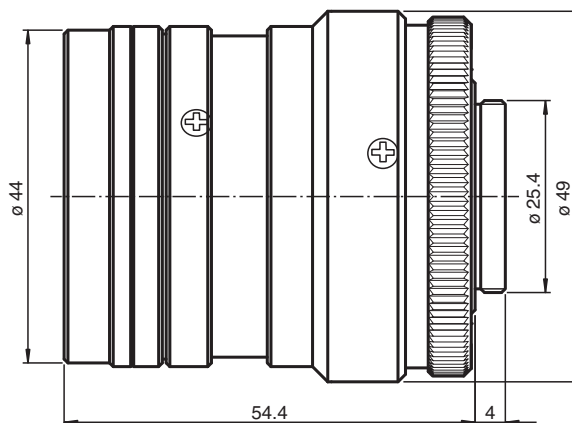

## Accessory camera lens VOS-LE-C-50MM-HC

- Exchangeable lens (C-Mount)
- Focal length 50 mm
- F 1.4-16
- Format 1"
- MOD 0.5 m
- C-mount

Fixed focal length lens, high-resolution, compact Megapixel lens, with locking screws for C-mount cameras

### Dimensions

### Technical Data

General specifications	
Optical resolution	7 MP
Focal length	50 mm
Focal range	≥ 50 mm
Format	1"
Aperture	F1,4-16
Aperture contro	manually
Horizontal angle of view	14.5 °
Vertical angle of view	10.8 °
Diagonal angle of view	18 °
At image format	12.8 x 9.6 mm
MOD (Minimum object distance)	500 mm
Ambient conditions	
Operating temperature	-10 ... 50 °C (14 ... 122 °F)
Storage temperature	-20 ... 60 °C (-4 ... 140 °F)
Mechanical specifications	

Germany: +49 621 776 1111  
fa-info@de.pepperl-fuchs.com

Singapore: +65 6779 9091  
fa-info@sg.pepperl-fuchs.com

**PF** PEPPERL+FUCHS

**Technical Data**

Housing length	54.4 mm
Housing diameter	Ø 49 mm
Mass	210 g
Objective connection	C-mount
Filter thread	M 40,5 × 0,5