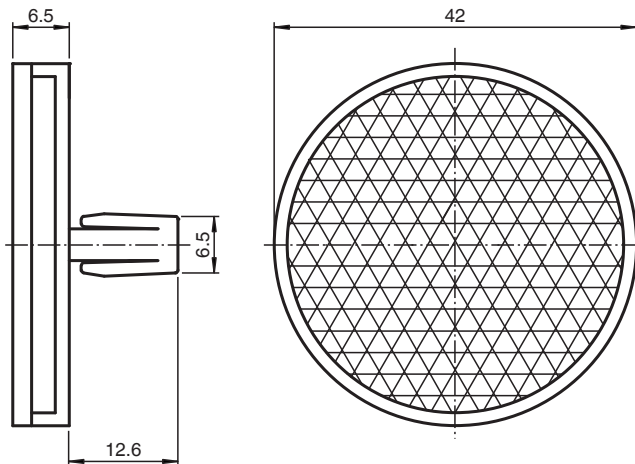

Reflector REF-CLIP42

- Simple installation with snap-in fastener

Reflector, round \varnothing 42 mm, snap-in

Dimensions

Technical Data

General specifications

Construction type circular

Ambient conditions

Ambient temperature -20 ... 85 °C (-4 ... 185 °F)

Mechanical specifications

Material PMMA/ABS

Dimensions Diameter: 42 mm

Mounting Snap-in