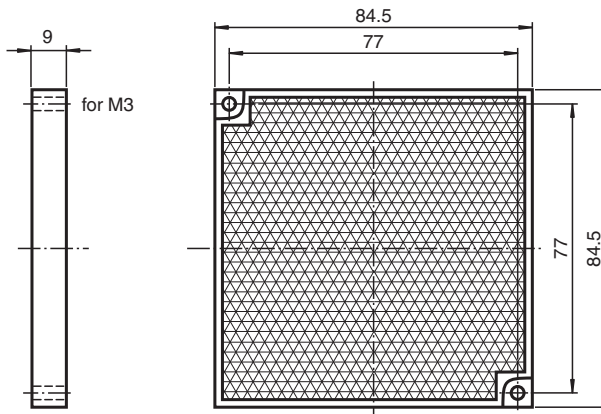

## REF-H85-2

- Mounting holes for simple installation
- High detection ranges achievable

Reflector, rectangular 84.5 mm x 84.5 mm, mounting holes

### Dimensions

### Technical Data

<b>General specifications</b>	
Construction type	rectangular
<b>Ambient conditions</b>	
Ambient temperature	-30 ... 60 °C (-22 ... 140 °F)
<b>Mechanical specifications</b>	
Material	PMMA/ABS
Dimensions	84.5 mm x 84.5 mm x 9 mm
Mounting	mounting holes