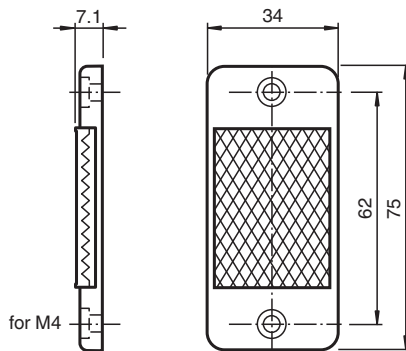

Reflector REF-H75

- Mounting holes for simple installation

Reflector, rectangular 75 mm x 35 mm, mounting holes

Dimensions

Technical Data

General specifications	
Construction type	rectangular
Ambient conditions	
Ambient temperature	-20 ... 60 °C (-4 ... 140 °F)
Mechanical specifications	
Material	PMMA/ABS
Dimensions	75 mm x 34 mm x 7.1 mm
Mounting	mounting holes