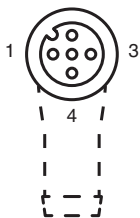

Germany: +49 621 776 1111
fa-info@de.pepperl-fuchs.com

Singapore: +65 6779 9091
fa-info@sg.pepperl-fuchs.com

PEPPERL+FUCHS

Technical Data

Ambient conditions		
Ambient temperature		
Plug connector		-40 ... 90 °C (-40 ... 194 °F)
Cable, fixed		-25 ... 70 °C (-13 ... 158 °F)
Cable, flexing		-5 ... 70 °C (23 ... 158 °F)
Pollution degree		3
Mechanical specifications		
Plug connector		
Tightening torque		0.6 Nm
Loosening protection		available
Tool installation		straight knurling
Mating cycles		min. 100
Degree of protection		IP67 / IP68 / IP69
Cable		according to IEC/EN 60228 (DIN VDE 0295) class 5
Sheath diameter		4.8 mm
Bending radius		> 10 x cable diameter, moving
Sheath stripping force		max. 80 N / 300 mm
Sheath color		grey (similar to RAL 7001)
Number of cores		3
Core cross section		0.34 mm ²
Cores color		Core 1: brown Core 3: blue Core 4: black
Core construction		19 x 0.15 mm Ø
Length	L	7 m
Cable code		Li Y YM 3 x 0,34
Material		
Plug connector		
Screw connection		Zinc diecast, nickel-plated
Body		TPU, black
Contact surface		Au
Flammability		V-2
Cable		
Sheathing		PVC
Core insulation		PVC
Flammability		flame-resistant

Connection

Accessories

	MH V1-SCREWDRIVER	Torque screwdriver (0.6 Nm)
---	--------------------------	-----------------------------

Accessories

	MH V1-BIT M12	plug-in cap M12
	V1/V3-LABELHOLDER	Label holder
	V1/V3-LABEL	Label plate
	MH V1-Holder	Modular universal holder for M12 connectors
	V1-CLIP	Unlocking protector for M12 connector
	V1-MARKING-RING-COLOR	Marking rings for M12 connectors, various colors