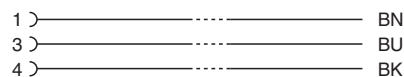

Technical Data

Ambient conditions		
Ambient temperature		
Plug connector		-40 ... 90 °C (-40 ... 194 °F)
Cable, fixed		-25 ... 70 °C (-13 ... 158 °F)
Cable, flexing		-5 ... 70 °C (23 ... 158 °F)
Pollution degree		3
Mechanical specifications		
Plug connector		
Tightening torque		0.6 Nm
Loosening protection		available
Tool installation		straight knurling
Mating cycles		min. 100
Degree of protection		IP67 / IP68 / IP69
Cable		according to IEC/EN 60228 (DIN VDE 0295) class 5
Sheath diameter		4.8 mm
Bending radius		> 10 x cable diameter, moving
Sheath stripping force		max. 80 N / 300 mm
Sheath color		grey (similar to RAL 7001)
Number of cores		3
Core cross section		0.34 mm²
Cores color		Core 1: brown Core 3: blue Core 4: black
Core construction		19 x 0.15 mm Ø
Length	L	7 m
Cable code		Li Y YM 3 x 0,34
Material		
Plug connector		
Screw connection		Zinc diecast, nickel-plated
Body		TPU, black
Contact surface		Au
Flammability		V-2
Cable		
Sheathing		PVC
Core insulation		PVC
Flammability		flame-resistant

Connection

Accessories

	MH V1-SCREWDRIVER	Torque screwdriver (0.6 Nm)