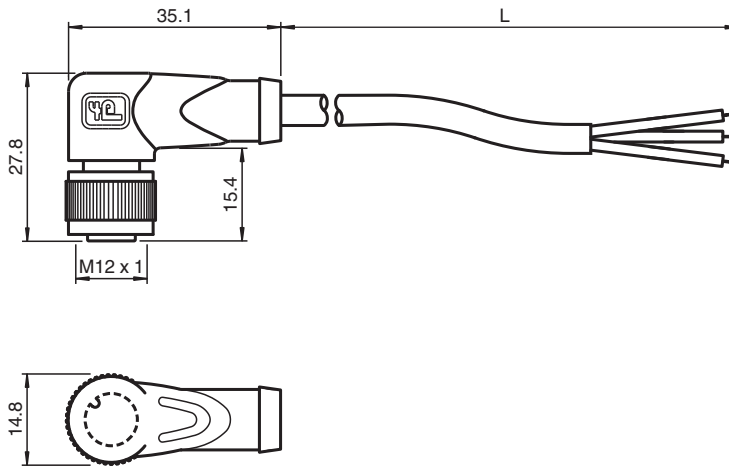

Female cordset V11-W-7M-PVC-Y230826

- Degree of protection IP67 / IP68 / IP69
- Knurled nut suitable for tool assembly
- Immunity to vibration, with mechanical latching
- Ferrule Assembly

Female cordset single-ended M12 angled A-coded, 3-pin, PVC cable grey

Dimensions

Technical Data

General specifications			
Customization			with wire end ferrules
Connector 1			
Connection			socket
Construction type			M12
Style			angled
Locking			screw connection
Number of pins			3
Coding			A-coded
Connector 2			
Connection			cable end
Electrical specifications			
Operating voltage	U _B		max. 250 V AC/DC
Operating current	I _B		max. 4 A
Conformity			
Degree of protection			EN 60529
Plug connection			connector M12 x 1 : IEC 61076-2-101

Germany: +49 621 776 1111
fa-info@de.pepperl-fuchs.com

Singapore: +65 6779 9091
fa-info@sg.pepperl-fuchs.com

PEPPERL+FUCHS

Technical Data

Ambient conditions		
Ambient temperature		
Plug connector		-40 ... 90 °C (-40 ... 194 °F)
Cable, fixed		-25 ... 70 °C (-13 ... 158 °F)
Cable, flexing		-5 ... 70 °C (23 ... 158 °F)
Pollution degree		3
Mechanical specifications		
Plug connector		
Tightening torque		0.6 Nm
Loosening protection		available
Tool installation		straight knurling
Mating cycles		min. 100
Degree of protection		IP67 / IP68 / IP69
Cable		according to IEC/EN 60228 (DIN VDE 0295) class 5
Sheath diameter		4.8 mm
Bending radius		> 10 x cable diameter, moving
Sheath stripping force		max. 80 N / 300 mm
Sheath color		grey (similar to RAL 7001)
Number of cores		3
Core cross section		0.34 mm ²
Cores color		Core 1: brown Core 3: blue Core 4: black
Core construction		19 x 0.15 mm Ø
Length	L	7 m
Cable code		Li Y YM 3 x 0,34
Material		
Plug connector		
Screw connection		Zinc diecast, nickel-plated
Body		TPU, black
Contact surface		Au
Flammability		V-2
Cable		
Sheathing		PVC
Core insulation		PVC
Flammability		flame-resistant