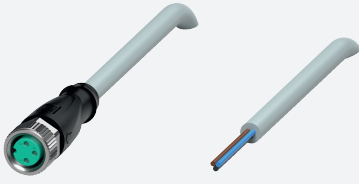

Female cordset

V3-GM-30M-PVC

- Degree of protection IP68
- Specific design protects against loosening and inaccurate installation

Female cordset single-ended M8 straight A-coded, 3-pin, PVC cable grey

Dimensions

Technical Data

General specifications

Connector 1	
Connection	socket
Construction type	M8
Style	straight
Locking	screw connection
Number of pins	3
Coding	A-coded
Connector 2	
Connection	cable end

Electrical specifications

Operating voltage	U_B	max. 48 V AC / 60 V DC
Operating current	I_B	max. 3 A

Conformity

Degree of protection	EN 60529
Plug connection	connector M8 x 1 : IEC 61076-2-104

Ambient conditions

Ambient temperature	
Plug connector	-40 ... 90 °C (-40 ... 194 °F)
Cable, fixed	-40 ... 70 °C (-40 ... 158 °F)
Cable, flexing	-5 ... 70 °C (23 ... 158 °F)
Pollution degree	3

Technical Data

Tightening torque		0.4 Nm
Loosening protection		available
Tool installation		straight knurling and hexagon nut SW = 9 mm
Mating cycles		min. 100
Degree of protection		IP68
Cable		according to IEC/EN 60228 (DIN VDE 0295) class 5
Sheath diameter		4.3 mm
Bending radius		> 15 x cable diameter, moving > 10 x cable diameter, fixed
Sheath stripping force		max. 80 N / 300 mm
Sheath color		grey (similar to RAL 7001)
Number of cores		3
Core cross section		0.25 mm ²
Cores color		Core 1: brown Core 3: blue Core 4: black
Core construction		14 x 0.15 mm Ø
Length	L	30 m
Cable code		Li YY 3 x 0,25
Material		
Plug connector		
Screw connection		Zinc diecast, nickel-plated
Body		TPU, black
Seal		FKM
Contact surface		gold plated (Au)
Flammability		V-2
Cable		
Sheathing		PVC
Core insulation		PVC
Flammability		flame-resistant