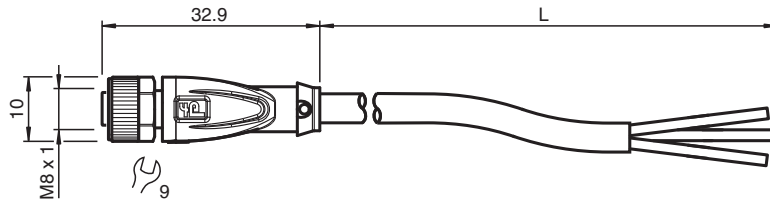

Female cordset

V3-GM-30M-PVC

- Degree of protection IP68
- Specific design protects against loosening and inaccurate installation

Female cordset single-ended M8 straight A-coded, 3-pin, PVC cable grey

Dimensions

Technical Data

General specifications

Connector 1	
Connection	socket
Construction type	M8
Style	straight
Locking	screw connection
Number of pins	3
Coding	A-coded
Connector 2	
Connection	cable end

Electrical specifications

Operating voltage	U_B	max. 48 V AC / 60 V DC
Operating current	I_B	max. 3 A

Conformity

Degree of protection	EN 60529
Plug connection	connector M8 x 1 : IEC 61076-2-104

Ambient conditions

Ambient temperature	
Plug connector	-40 ... 90 °C (-40 ... 194 °F)
Cable, fixed	-40 ... 70 °C (-40 ... 158 °F)
Cable, flexing	-5 ... 70 °C (23 ... 158 °F)
Pollution degree	3

Technical Data

Tightening torque		0.4 Nm
Loosening protection		available
Tool installation		straight knurling and hexagon nut SW = 9 mm
Mating cycles		min. 100
Degree of protection		IP68
Cable		according to IEC/EN 60228 (DIN VDE 0295) class 5
Sheath diameter		4.3 mm
Bending radius		> 15 x cable diameter, moving > 10 x cable diameter, fixed
Sheath stripping force		max. 80 N / 300 mm
Sheath color		grey (similar to RAL 7001)
Number of cores		3
Core cross section		0.25 mm ²
Cores color		Core 1: brown Core 3: blue Core 4: black
Core construction		14 x 0.15 mm Ø
Length	L	30 m
Cable code		Li YY 3 x 0,25
Material		
Plug connector		
Screw connection		Zinc diecast, nickel-plated
Body		TPU, black
Seal		FKM
Contact surface		gold plated (Au)
Flammability		V-2
Cable		
Sheathing		PVC
Core insulation		PVC
Flammability		flame-resistant