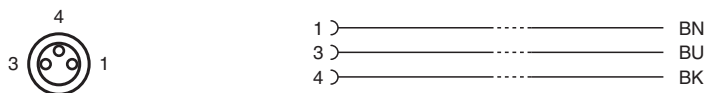

Technical Data

Tightening torque		0.4 Nm
Loosening protection		available
Tool installation		straight knurling and hexagon nut SW = 9 mm
Mating cycles		min. 100
Degree of protection		IP68
Cable		according to IEC/EN 60228 (DIN VDE 0295) class 5
Sheath diameter		4.3 mm
Bending radius		> 15 x cable diameter, moving > 10 x cable diameter, fixed
Sheath stripping force		max. 80 N / 300 mm
Sheath color		grey (similar to RAL 7001)
Number of cores		3
Core cross section		0.25 mm²
Cores color		Core 1: brown Core 3: blue Core 4: black
Core construction		14 x 0.15 mm Ø
Length	L	30 m
Cable code		Li YY 3 x 0,25
Material		
Plug connector		
Screw connection		Zinc diecast, nickel-plated
Body		TPU, black
Seal		FKM
Contact surface		gold plated (Au)
Flammability		V-2
Cable		
Sheathing		PVC
Core insulation		PVC
Flammability		flame-resistant

Connection

Accessories

	MH V3-SCREWDRIVER	Torque screwdriver (0.4 Nm)
	MH V3-BIT M8	plug-in cap for M8
	V1/V3-LABELHOLDER	Label holder
	V1/V3-LABEL	Label plate