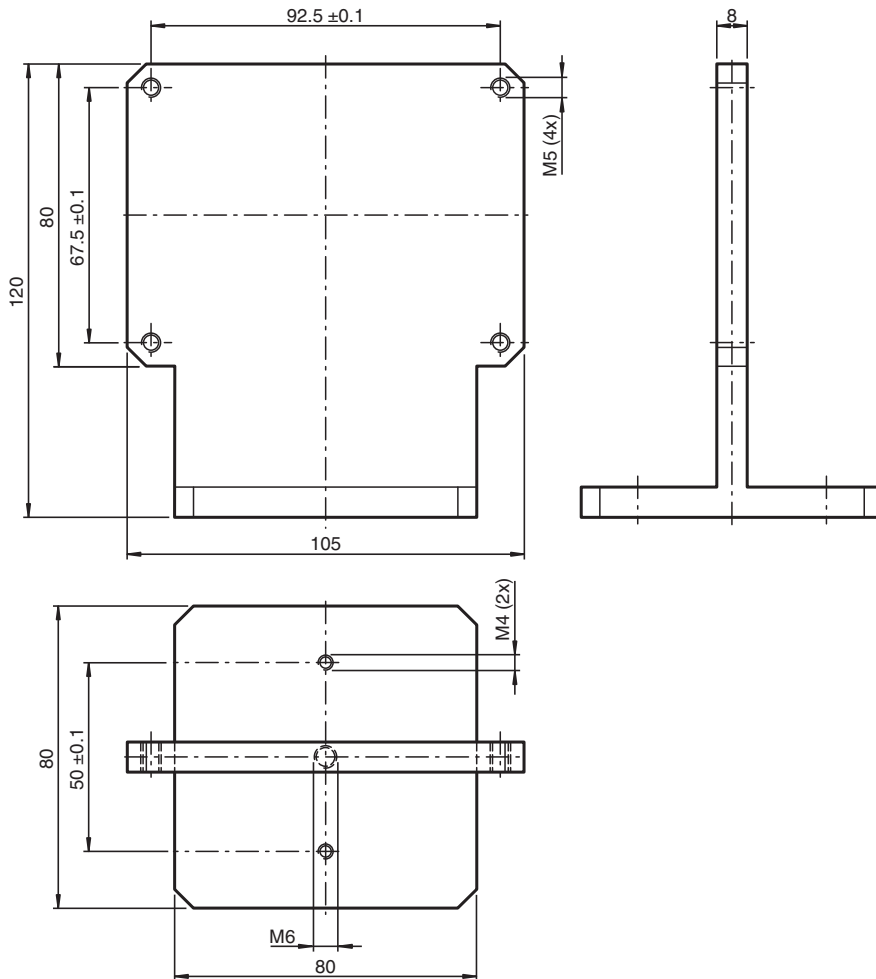

# Accessory photo OMH-R1000-05

■ For compatibility with mounting VDM100

Mounting aid for R1000 series

## Dimensions