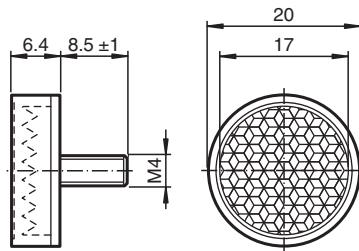

# Reflector REF-S20F

- Screw mounting for simple installation
- Chemical-resistant
- tested by ECOLAB

Reflector, round  $\varnothing$  20 mm, screw fixing M4

## Dimensions

## Technical Data

<b>General specifications</b>	
Construction type	circular
<b>Ambient conditions</b>	
Ambient temperature	-30 ... 65 °C (-22 ... 149 °F)
<b>Mechanical specifications</b>	
Degree of protection	IP68
Material	PET
Dimensions	Diameter: 20 mm
Mounting	screw fixing