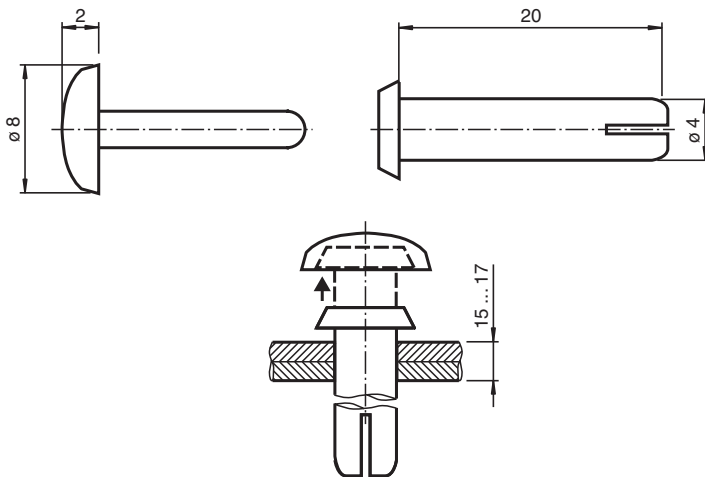

# Mounting aid

## OMH-R20x-Quick-Mount

- Mounting clamp
- Simple and fast mounting

Quick mounting accessory

### Dimensions

### Technical Data

Mechanical specifications	
Material	plastic
Mass	approx. 0.5 g
Suitable series	
Series	R200 R201

Release date: 2020-05-04 Date of issue: 2020-06-30 Filename: 317238\_eng.pdf

Refer to "General Notes Relating to Pepperl+Fuchs Product Information".