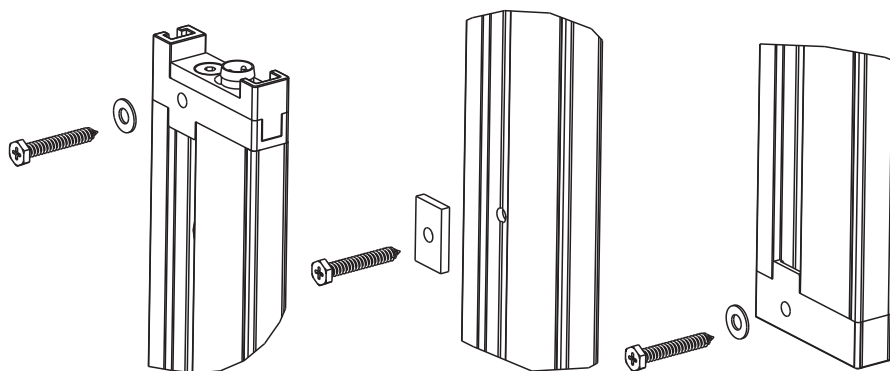

Mounting

Release date: 2020-07-24 Date of issue: 2020-07-24 Filename: 187997_eng.pdf

Refer to "General Notes Relating to Pepperl+Fuchs Product Information".

Pepperl+Fuchs Group
www.pepperl-fuchs.com

USA: +1 330 486 0001
fa-info@us.pepperl-fuchs.com

Germany: +49 621 776 1111
fa-info@de.pepperl-fuchs.com

Singapore: +65 6779 9091
fa-info@sg.pepperl-fuchs.com

pf PEPPERL+FUCHS