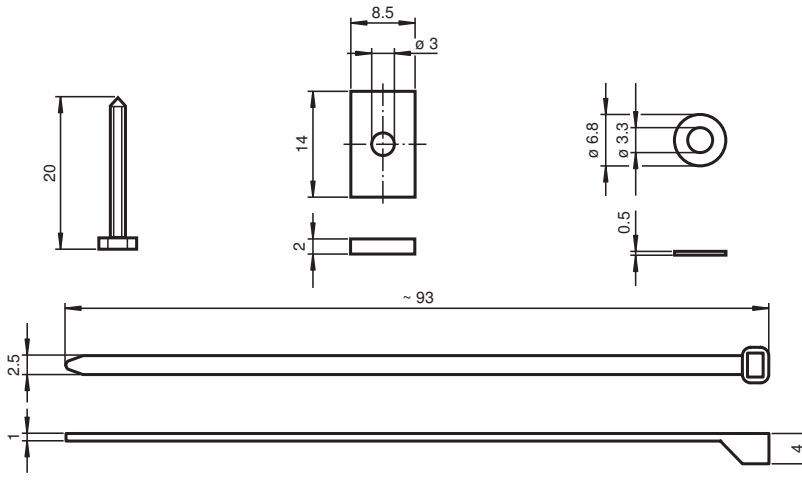

## Mounting Set AL2109 lateral

- Mounting set for lateral mounting of the elevator light curtains AL2109
- Variety of possible uses in the areas of doors and elevators
- Simple and fast mounting

Mounting aid

### Dimensions