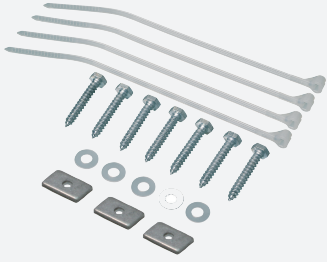

# Mounting aid DGE

## Mounting Set AL2109 lateral

- Mounting set for lateral mounting of the elevator light curtains AL2109
- Variety of possible uses in the areas of doors and elevators
- Simple and fast mounting

Mounting aid

### Dimensions