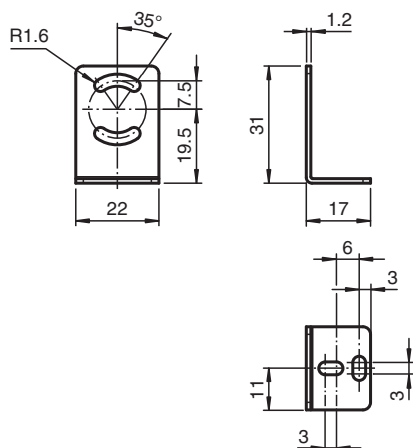

## Mounting aid

### MH-R3-02

- Mounting bracket
- For top mounting
- Simple and fast mounting

Mounting aid for sensors from the R3 series, mounting bracket

## Dimensions

### Mechanical specifications

Material	Stainless steel
Mass	approx. 15 g
Mounting	Fixing screws , 2 x M3 allen head screws included with delivery