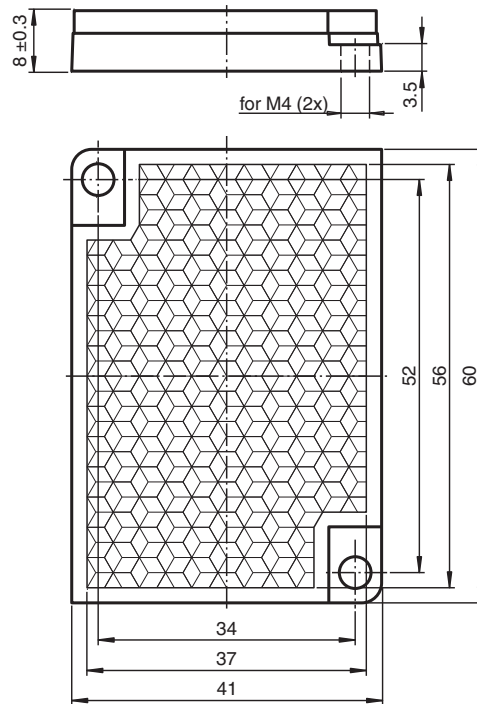

# Reflector REF-H60-2

- Mounting holes for simple installation

Reflector with mounting holes

## Dimensions

### General specifications

Construction type rectangular

### Mechanical specifications

Material PMMA

Dimensions 60 mm x 41 mm x 8 mm

Mounting mounting holes