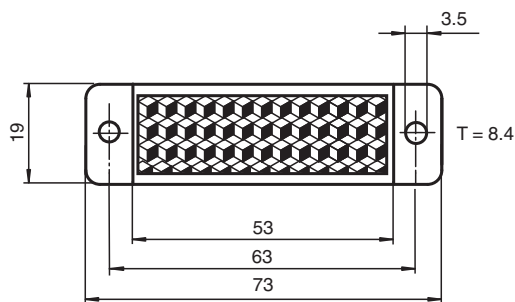

Reflector REF-H72

- Mounting holes for simple installation

Reflector with mounting holes

Dimensions

Technical Data

General specifications	
Construction type	rectangular
Ambient conditions	
Ambient temperature	-20 ... 60 °C (-4 ... 140 °F)
Mechanical specifications	
Material	PMMA/ABS
Dimensions	73 mm x 19 mm x 8.4 mm
Mounting	mounting holes