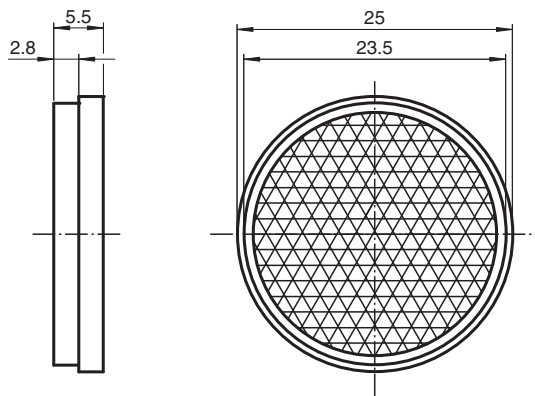

Reflector REF-CA24

Reflector, round \varnothing 25 mm, self-adhesive

Dimensions

Technical Data

General specifications	
Construction type	circular
Ambient conditions	
Ambient temperature	-20 ... 85 °C (-4 ... 185 °F)
Mechanical specifications	
Material	PMMA/ABS
Dimensions	Diameter: 25 mm
Mounting	self-adhesive