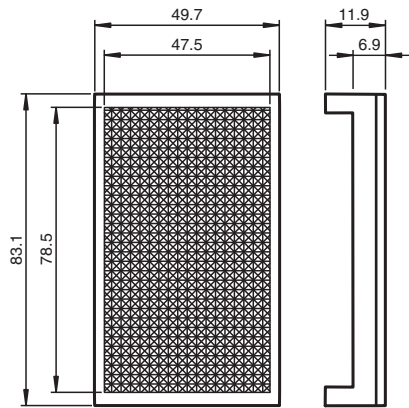

## REFLECTOR 82.5X49X6MM

- Self-adhesive for simple installation
- Rectangular design

Reflector

### Dimensions

#### Mechanical specifications

Material PMMA/ABS

Dimensions 82.5 mm x 49 mm x 6.5 mm

Mounting self-adhesive

Release date: 2020-06-25 Date of issue: 2020-06-30 Filename: 258808\_eng.pdf

Refer to "General Notes Relating to Pepperl+Fuchs Product Information".