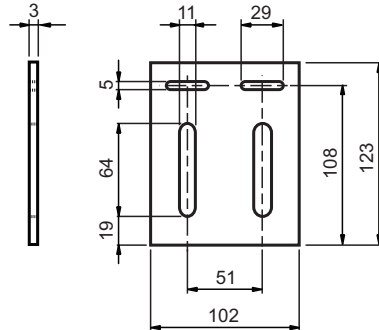

## Ball and Swivel Vertical Mounting Plate

### Function

This mounting bracket can be used with the MPZB06 (ball and swivel mounting bracket) to mount a sensor directly to a surface.

### Dimensions