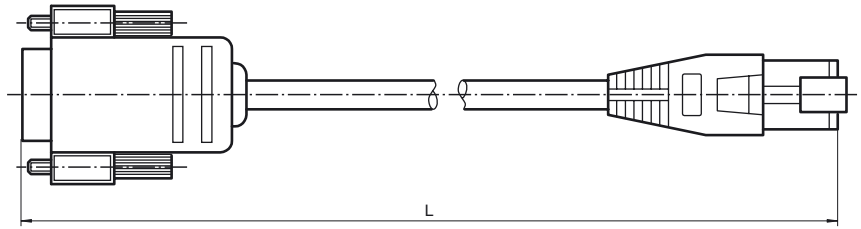

Dimensions

Model number

VAZ-SIMON-R2

Interface cable for connecting the K12 Safety Monitor to a PC

Technical data

Mechanical specifications

Connection	Serial interface RS 232: 9-pin Sub-D socket On the monitor: RJ-45
Cable	
Length	L 2.5 m