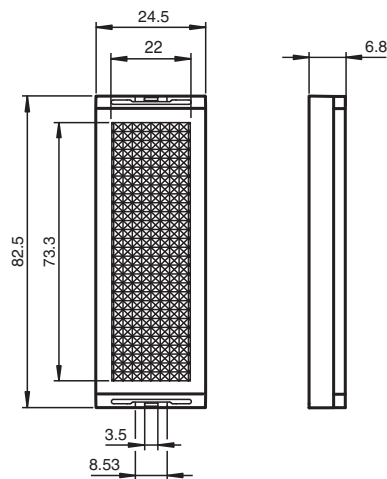

Reflector

REFLECTOR 82.5X24.5X6MM

- Self-adhesive for simple installation
- Rectangular design

Reflector

Dimensions

Technical Data

General specifications	
Construction type	rectangular
Ambient conditions	
Ambient temperature	-20 ... 60 °C (-4 ... 140 °F)
Mechanical specifications	
Material	PMMA/ABS
Dimensions	82.5 mm x 24.5 mm x 6 mm
Mounting	self-adhesive